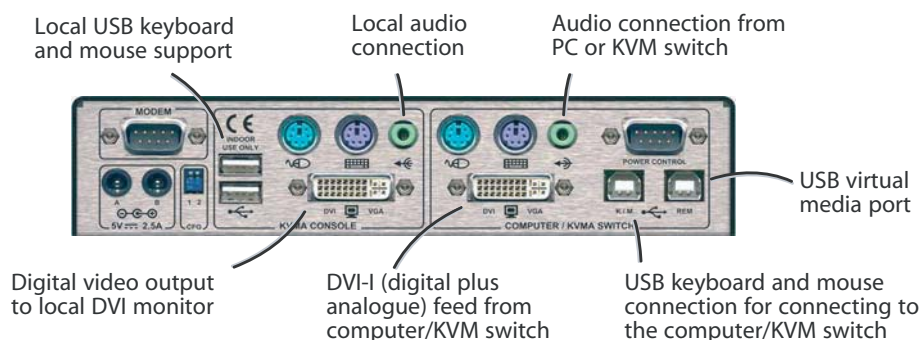

Dual power connections

To ensure maximum uptime and connection stability the AdderLink IP Gold has dual power supply facilities allowing for both mains and UPS supply.

USB keyboard and mouse connections

Virtual media support (via USB)

To transfer files from remote users to controlled computers, the AdderLink IP Gold has been engineered to act as a conduit through which data can be passed. Files can be transferred via IP on to the AdderLink IP Gold and on to the target computer by means of a virtual media port (USB).

ADDER LINK IP Gold

Secure, high performance Internet or dial-up access to your computers or servers with DVI, audio and USB support.

TECHNICAL SPECIFICATIONS

Video modes	Supports standard PC, Sun and Mac video modes up to resolutions of 1600 x 1200 with scalable viewer
Hardware compatibility	Supports PC, RS/6000, Alpha and SGI computers using PS/2 or USB, Apple USB or Sun USB & 8-pin styles (8-pin style when using the appropriate CCSUN interface cables). Compatible with most KVM switches
O/S compatibility	All known software and operating systems including Windows (all), DOS, Linux, Unix, BSD, Sun OS, Solaris, Mac OS, NetWare etc
Physical design	1U compact case, robust metal construction. 198mm/7.92" (w), 44mm/1.76" (h), 120mm/4.8" (d), 0.75kg/1.65lbs. 1 per 1U or 2 per 1U rack mount kits available
Power supply	100-240VAC, 47-63Hz
Operating temperature	0°C to 40°C / 32°F to 104°F
Approvals	CE, FCC
Order code	ALIP-GOLD-XX (XX=Country Code)