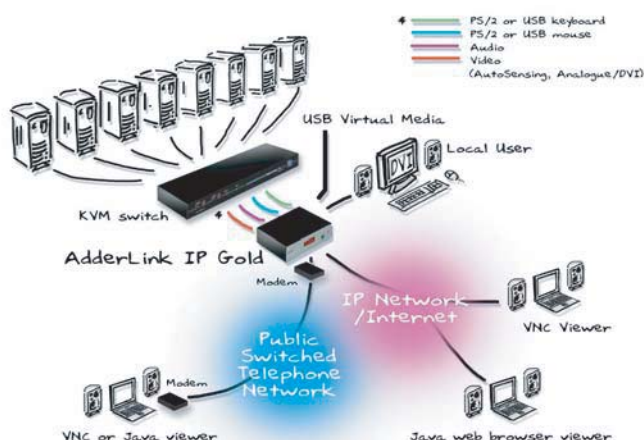

High performance video

Hardware improvements and a significant increase in processor speed means that the video update performance is greatly increased and Adder's advanced anti-aliasing strategy further reduces screen degradation when colours on the screen change very slowly.