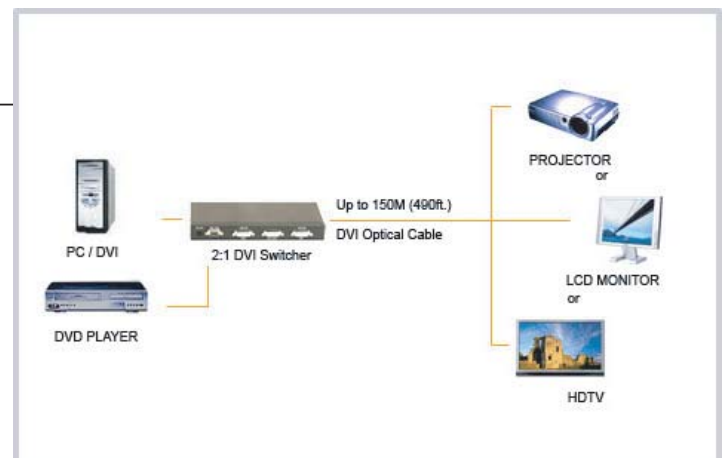

DS-21R 2:1 DVI Switcher + RS-232

DVI Link's DS-21A DVI switcher allows two different digital media sources to share one video display. Our Unique Switcher allows easy switching between two digital media sources using the manual button on the device itself. This switcher is perfect for Home Theater Systems. No more hassles of manually plugging in different DVI connectors to view different video sources. (e.g. DVD, Set-top Box, DVR)

APPLICATIONS

- Easy switching between two digital video sources (for example: Computer and Satellite receiver) using remote control or the switch button on the switch.
- Intuitive LED Display of video source channel selections.
- Plug-and-play. No software installation. Installs in minutes.
- Built-in RS-232 port for remote switching control.
- HDCP Compliant

CONNECTION FEATURES

TECHNICAL SPECIFICATIONS

- Frequency Bandwidth: 1.65 Gbps (Single link).
- Video Resolution: Upto UXGA (1600 * 1200)@60Hz, 480p, 720p, 1080i, 1080p.
- Inputs: Two DVI-D Female ports.
- Outputs: One DVI-D Female port.
- Power Supply: DC 5V, 2A Power supply adapter included.
- IR Remote Control Unit Included.
- Does not compatible with HDMI monitor.