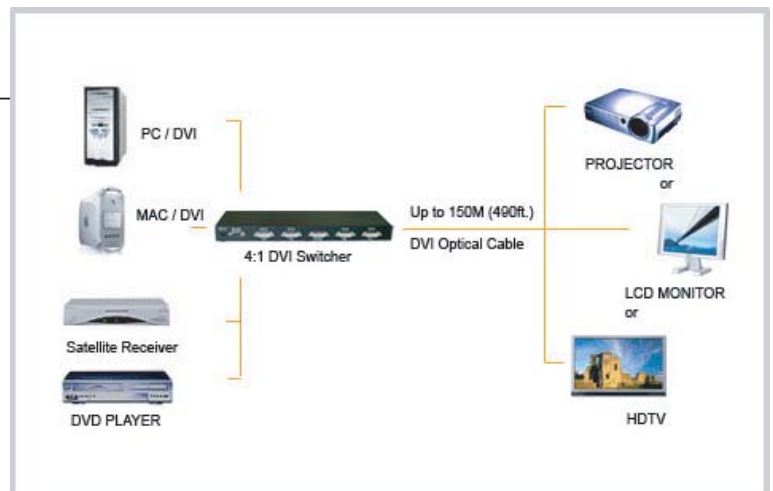

DS-41R

4:1 DVI Switcher + RS-232

DVI Link's 4:1 DVI switch allows four different digital video sources to share one video display. Our unique switch allows easy switching between four different digital video sources with remote control unit or with a manual switching button. Perfect for home theater systems. No more hassles of manually plugging in different DVI connectors to view up to four different video sources. (for example: DVD, Satellite receiver, computer).

APPLICATIONS

- Easy switching between four digital video sources (for example: DVD player, Satellite receiver and computer) using remote control or the switch button on the switch.
- Intuitive LED Display of video source integration.
- Low cost solution for home theater integration.
- Plug-and-play. No software installation. Installs in minutes.
- Built-in RS-232 port for remote switching control.
- HDCP Compliant

CONNECTION FEATURES

TECHNICAL SPECIFICATIONS

- Frequency Bandwidth: 1.65 Gbps (single link)
- Video Resolutions: Up to 480p, 720p, 1080i/p
- Supporting Graphic Resolution: Upto UXGA (1600*1200)
- Inputs: Four DVI-D Female ports
- Outputs: One DVI-D Female port
- Power supply adapter: DC 5V, 2A Power supply adapter Included
- IR Remote Control Unit Included
- Does not compatible with HDMI monitor.