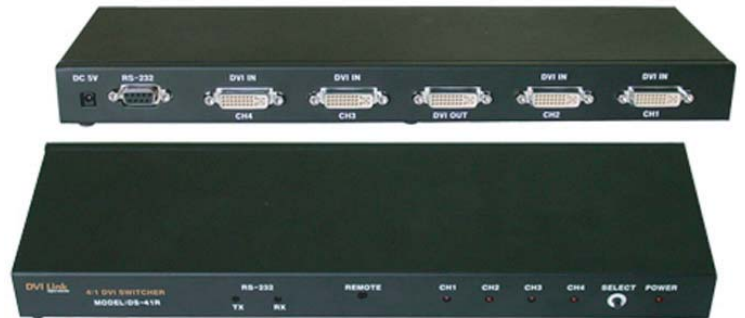

DS-41R

4:1 DVI Switcher + RS-232

DVI Link's 4:1 DVI switch allows four different digital video sources to share one video display. Our unique switch allows easy switching between four different digital video sources with remote control unit or with a manual switching button. Perfect for home theater systems. No more hassles of manually plugging in different DVI connectors to view up to four different video sources. (for example: DVD, Satellite receiver, computer).

APPLICATIONS

- Easy switching between four digital video sources (for example: DVD player, Satellite receiver and computer) using remote control or the switch button on the switch.
- Intuitive LED Display of video source integration.
- Low cost solution for home theater integration.
- Plug-and-play. No software installation. Installs in minutes.
- Built-in RS-232 port for remote switching control.
- HDCP Compliant

CONNECTION FEATURES

TECHNICAL SPECIFICATIONS

- Frequency Bandwidth: 1.65 Gbps (single link)
- Video Resolutions: Up to 480p, 720p, 1080i/p
- Supporting Graphic Resolution: Upto UXGA (1600*1200)
- Inputs: Four DVI-D Female ports
- Outputs: One DVI-D Female port
- Power supply adapter: DC 5V, 2A Power supply adapter Included
- IR Remote Control Unit Included
- Does not compatible with HDMI monitor.