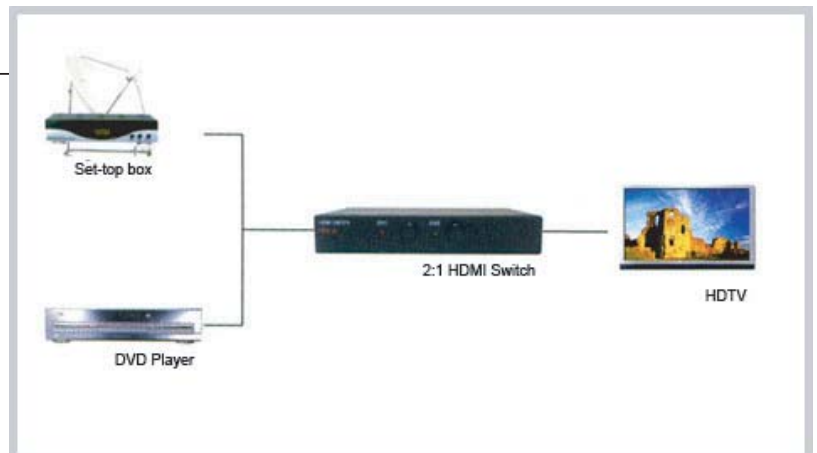

CONNECTION FEATURES

TECHNICAL SPECIFICATIONS

- Frequency Bandwidth : 1.65GHz (single link)
- Supports Resolution : Upto UXGA (1600*1200)@60hz, HD signal upto 1080i
- Audio Sampling rates : Upto 24bit /192KHz
- Inputs : HDMI "A" TYPE Female 2 ports
- Outputs : HDMI "A" TYPE Female 1 port
- Power from HDMI source (pin#18 DC 5V)equipments

DIMENSIONS (mm)

- HDS-21 - 150*105*25

WEIGHT (kg)

- HDS-21 – 0.39

2009-05

Ein Vertriebsprodukt von:

VIDELCO – Professionelle Audio-, Video-, Medien-Technik!

Telefon: +49 (0)2102 / 86 39-00 • Fax: +49 (0)2102 / 86 39-17 • info@videlco.eu • www.videlco.eu

VIDELCO
Europe Limited