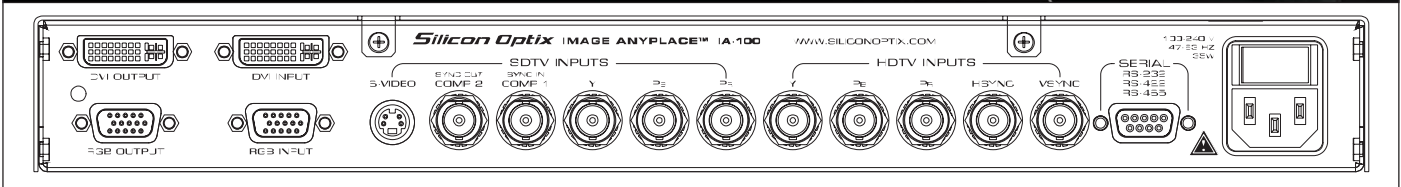

VIDEO / GRAPHICS SCALER WITH GEOMETRY CORRECTION PRODUCT BRIEF

IMAGE ANYPLACE FRONT PANEL

IMAGE ANYPLACE BACK PANEL

TYPICAL IMAGE ANYPLACE APPLICATION

ORDERING OPTIONS

- | | | |
|---------------------------------------|-----------------------|---|
| 1. Image AnyPlace | P/N: IA-100 | Video/graphics scaler with geometry correction for projection onto flat surfaces. |
| 2. Image AnyPlace with eWARP Designer | P/N: IA-100_EX | Video/graphics scaler with eWARP Designer allowing screen mapping of projected image onto ANY surface. |
| 3. Image AnyPlace with Edge Blending | P/N: IA-100_BEX | Video/graphics scaler with eWARP Designer, and Edge Blending capability for seamless blending of multiple projected images on all boundaries and corners. |
| 4. eWARP Designer Upgrade | P/N: IA-100_eWARP KEY | Optional software for expanding Image AnyPlace's capabilities to enable projection onto any surface. (curved, cylindrical, etc.) (Field upgrade of IA-100 to IA-100_EX) |
| 5. Cables | P/N: IA-100_CABLE | Optional package of cables. |
| 6. Rack-Mount Adapter Kit | P/N: IA-100_RM | Optional rack-mount installation brackets. |