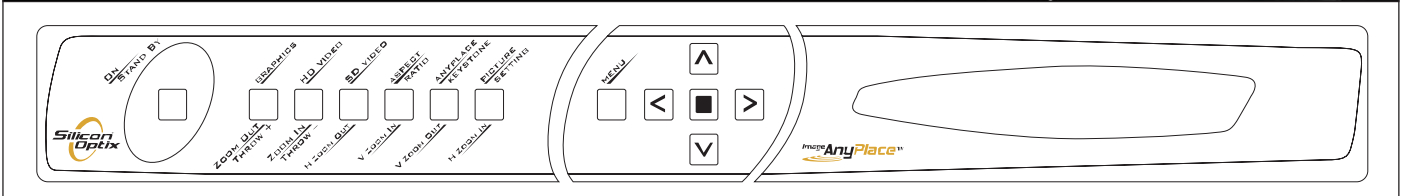

VIDEO / GRAPHICS SCALER WITH GEOMETRY CORRECTION PRODUCT BRIEF

IMAGE ANYPLACE FRONT PANEL

IMAGE ANYPLACE BACK PANEL

TYPICAL IMAGE ANYPLACE APPLICATION

ORDERING OPTIONS

- | | | |
|---------------------------------------|-----------------------|---|
| 1. Image AnyPlace | P/N: IA-100 | Video/graphics scaler with geometry correction for projection onto flat surfaces. |
| 2. Image AnyPlace with eWARP Designer | P/N: IA-100_EX | Video/graphics scaler with eWARP Designer allowing screen mapping of projected image onto ANY surface. |
| 3. Image AnyPlace with Edge Blending | P/N: IA-100_BEX | Video/graphics scaler with eWARP Designer, and Edge Blending capability for seamless blending of multiple projected images on all boundaries and corners. |
| 4. eWARP Designer Upgrade | P/N: IA-100_eWARP KEY | Optional software for expanding Image AnyPlace's capabilities to enable projection onto any surface. (curved, cylindrical, etc.) (Field upgrade of IA-100 to IA-100_EX) |
| 5. Cables | P/N: IA-100_CABLE | Optional package of cables. |
| 6. Rack-Mount Adapter Kit | P/N: IA-100_RM | Optional rack-mount installation brackets. |