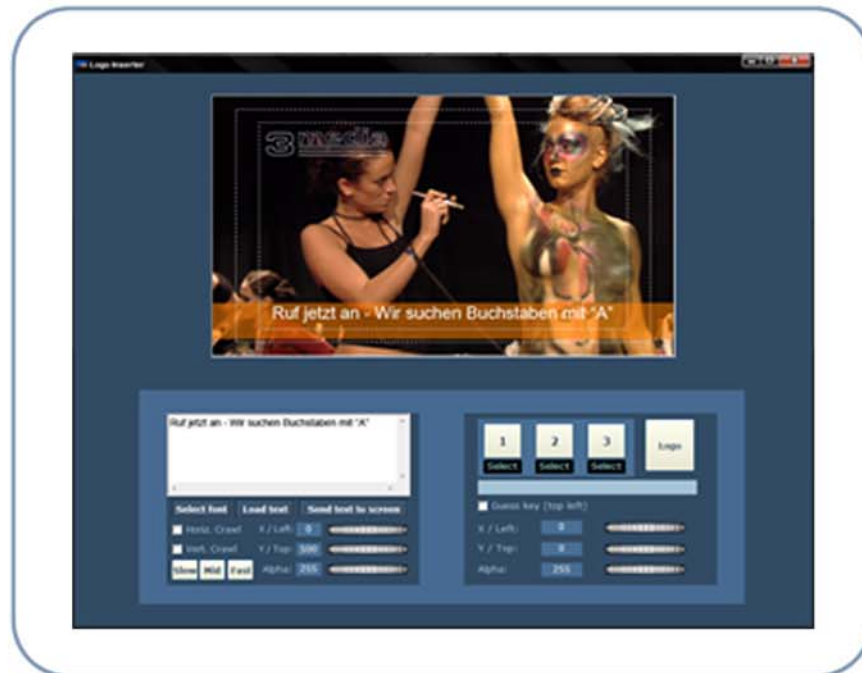

# LOGO INSERTER DIGIDRAW<sup>®</sup>

## FEATURES:

- Unlimited number of text & graphic items
- Text font, colour & background selection
- Alpha blending
- Crawl line support with adjustable speed
- Smooth fade-in / fade-out
- Supported file formats: BMP, JPEG, TGA (with alpha channel)
- Extended colour-key support
- HD-SDI IN/OUT
- Supports RGB24, RGB32, YV12, YUV2, UYYV, YVYU colour spaces
- "What you see is what you get"
- Easy to use

## IDEAL FOR:

- Live titling of a video stream
- Adding watermarks to a video stream
- Creating crawl lines and newsticker
- Displaying on-screen information
- Announcements on live events

Distributor / Vertrieb: