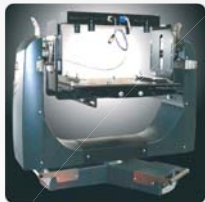

VIP Dual

LX 1500

VIP Dual LX 1500

No more limits to your dreams!

Large and bright video projections now match any lighting for outdoor events, TV shows, concerts, etc.

The **VIP Dual concept** is to integrate and control via DMX protocol any large format video projector from 15,000 to 20,000 lumens into a strong, **multipurpose, and versatile yoke**.

From now on, you can move and control any **Christie video projector** as easily as your existing moving lights: Pan, Tilt, Focus, Zoom, Keystone and all video parameters.

No need to move your video projector? Thanks to its **Quick Lock System** (patent pending), you may use it on a static station

SPECIFICATIONS:

Pan & Tilt Movements:	High resolution (low backlash) DC servo motor Linear command - Pan: 600° / Tilt: 270°
Any position:	upright or truss mounted with EZ-clamp
Data:	Standard DMX512 Protocol
Data input:	XLR 5 pins
Dimensions:	W 1011mm x L 1182mm x H 1307mm (W 39.8" x L 46.5" x H 51.4")
Weight:	167 kG / 368 lbs (VIP Dual & LX1500 – without lens)
Power consumption:	2050W max (VIP Dual & LX1500)

VIP Dual LX1500 DMX Chart:

Channel:	Parameter:
1	Pan 16 bits - 600°
2	Pan low
3	Tilt 16 bits - 270°
4	Tilt low
5	Pan / Tilt Motor mode
6	Yoke functions access
7	Video functions access
8	Zoom - 8 bits - DC servo motor
9	Focus - 8 bits - DC servo motor
10	Shutter