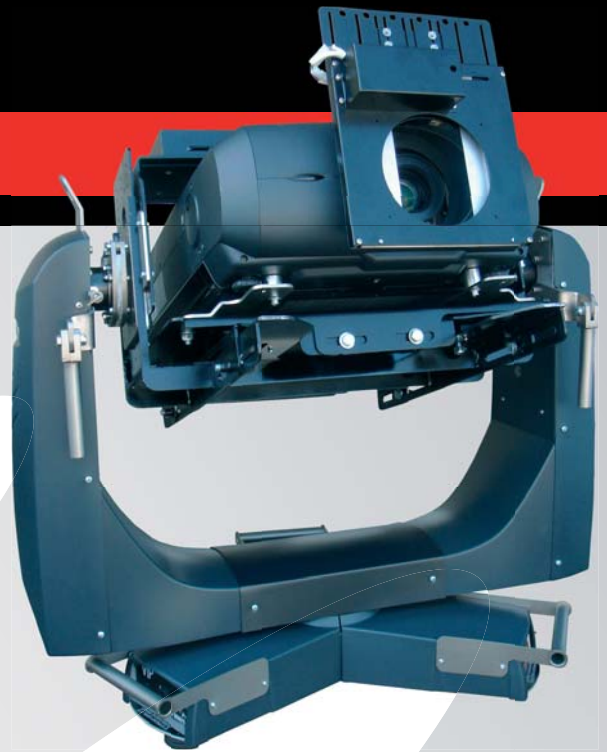

VIP Dual

LX 1500

VIP Dual LX 1500

No more limits to your dreams!

Large and bright video projections now match any lighting for outdoor events, TV shows, concerts, etc.

The **VIP Dual concept** is to integrate and control via DMX protocol any large format video projector from 15,000 to 20,000 lumens into a strong, **multipurpose, and versatile yoke**.

From now on, you can move and control any **Christie video projector** as easily as your existing moving lights: Pan, Tilt, Focus, Zoom, Keystone and all video parameters.

No need to move your video projector? Thanks to its **Quick Lock System** (patent pending), you may use it on a static station

SPECIFICATIONS:

Pan & Tilt Movements:	High resolution (low backlash) DC servo motor Linear command - Pan: 600° / Tilt: 270°
Any position:	upright or truss mounted with EZ-clamp
Data:	Standard DMX512 Protocol
Data input:	XLR 5 pins
Dimensions:	W 1011mm x L 1182mm x H 1307mm (W 39.8" x L 46.5" x H 51.4")
Weight:	167 kG / 368 lbs (VIP Dual & LX1500 – without lens)
Power consumption:	2050W max (VIP Dual & LX1500)

CHRISTIE® LX1500:

Display technology:	3 x 1.8" LCD
Lamp:	4 x 330 W NSH
Brightness:	15,000 ANSI lumens
Contrast:	2000:1
Resolution:	1024 x 768 (true XGA native)
Power consumption:	1800W maximum
Size (W x L x H):	580 x 810 x 251 mm (22.8" x 31.9" x 9.9")
Weight:	36,5kg / 80.3 lbs (without lens)