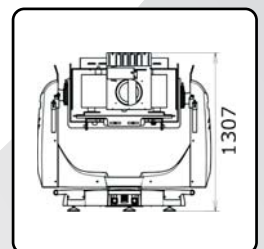

VIP Dual

LX 1500

VIP Dual LX 1500

No more limits to your dreams!

Large and bright video projections now match any lighting for outdoor events, TV shows, concerts, etc.

The **VIP Dual concept** is to integrate and control via DMX protocol any large format video projector from 15,000 to 20,000 lumens into a strong, **multipurpose, and versatile yoke**.

SPECIFICATIONS:

Pan & Tilt Movements:	High resolution (low backlash) DC servo motor Linear command - Pan: 600° / Tilt: 270°
Any position:	upright or truss mounted with EZ-clamp
Data:	Standard DMX512 Protocol
Data input:	XLR 5 pins
Dimensions:	W 1011mm x L 1182mm x H 1307mm (W 39.8" x L 46.5" x H 51.4")
Weight:	167 kG / 368 lbs (VIP Dual & LX1500 – without lens)
Power consumption:	2050W max (VIP Dual & LX1500)

VIP Dual LX1500 DMX Chart:

Channel:	Parameter:
1	Pan 16 bits - 600°
2	Pan low
3	Tilt 16 bits - 270°
4	Tilt low
5	Pan / Tilt Motor mode
6	Yoke functions access
7	Video functions access
8	Zoom - 8 bits - DC servo motor
9	Focus - 8 bits - DC servo motor
10	Shutter

CHRISTIE® LX1500:

Display technology:	3 x 1.8" LCD
Lamp:	4 x 330 W NSH
Brightness:	15,000 ANSI lumens
Contrast:	2000:1
Resolution:	1024 x 768 (true XGA native)
Power consumption:	1800W maximum
Size (W x L x H):	580 x 810 x 251 mm (22.8" x 31.9" x 9.9")
Weight:	36,5kg / 80.3 lbs (without lens)