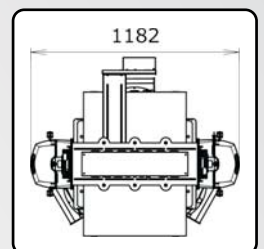

VIP Dual

LX 1500

VIP Dual LX 1500

No more limits to your dreams!

Large and bright video projections now match any lighting for outdoor events, TV shows, concerts, etc.

The **VIP Dual concept** is to integrate and control via DMX protocol any large format video projector from 15,000 to 20,000 lumens into a strong, **multipurpose, and versatile yoke**.

SPECIFICATIONS:

Pan & Tilt Movements:	High resolution (low backlash) DC servo motor Linear command - Pan: 600° / Tilt: 270°
Any position:	upright or truss mounted with EZ-clamp
Data:	Standard DMX512 Protocol
Data input:	XLR 5 pins
Dimensions:	W 1011mm x L 1182mm x H 1307mm (W 39.8" x L 46.5" x H 51.4")
Weight:	167 kG / 368 lbs (VIP Dual & LX1500 – without lens)
Power consumption:	2050W max (VIP Dual & LX1500)

VIP Dual LX1500 DMX Chart:

Channel:	Parameter:
1	Pan 16 bits - 600°
2	Pan low
3	Tilt 16 bits - 270°
4	Tilt low
5	Pan / Tilt Motor mode
6	Yoke functions access
7	Video functions access
8	Zoom - 8 bits - DC servo motor
9	Focus - 8 bits - DC servo motor
10	Shutter

CHRISTIE® LX1500:

Display technology:	3 x 1.8" LCD
Lamp:	4 x 330 W NSH
Brightness:	15,000 ANSI lumens
Contrast:	2000:1
Resolution:	1024 x 768 (true XGA native)
Power consumption:	1800W maximum
Size (W x L x H):	580 x 810 x 251 mm (22.8" x 31.9" x 9.9")
Weight:	36,5kg / 80.3 lbs (without lens)