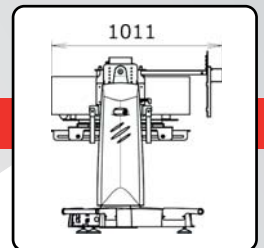

VIP Dual

LX 1500

VIP Dual LX 1500

No more limits to your dreams!

Large and bright video projections now match any lighting for outdoor events, TV shows, concerts, etc.

The **VIP Dual concept** is to integrate and control via DMX protocol any large format video projector from 15,000 to 20,000 lumens into a strong, **multipurpose, and versatile yoke**.

SPECIFICATIONS:

Pan & Tilt Movements:	High resolution (low backlash) DC servo motor Linear command - Pan: 600° / Tilt: 270°
Any position:	upright or truss mounted with EZ-clamp
Data:	Standard DMX512 Protocol
Data input:	XLR 5 pins
Dimensions:	W 1011mm x L 1182mm x H 1307mm (W 39.8" x L 46.5" x H 51.4")
Weight:	167 kG / 368 lbs (VIP Dual & LX1500 – without lens)
Power consumption:	2050W max (VIP Dual & LX1500)

VIP Dual LX1500 DMX Chart:

Channel:	Parameter:
1	Pan 16 bits - 600°
2	Pan low
3	Tilt 16 bits - 270°
4	Tilt low
5	Pan / Tilt Motor mode
6	Yoke functions access
7	Video functions access
8	Zoom - 8 bits - DC servo motor
9	Focus - 8 bits - DC servo motor
10	Shutter

CHRISTIE® LX1500:

Display technology:	3 x 1.8" LCD
Lamp:	4 x 330 W NSH
Brightness:	15,000 ANSI lumens
Contrast:	2000:1
Resolution:	1024 x 768 (true XGA native)
Power consumption:	1800W maximum
Size (W x L x H):	580 x 810 x 251 mm (22.8" x 31.9" x 9.9")
Weight:	36,5kg / 80.3 lbs (without lens)