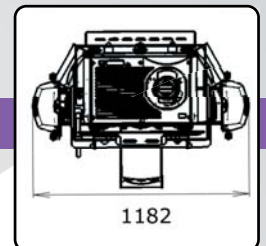

### No more limits to your dreams!

Large and bright video projections now match any lighting for outdoor events, TV shows, concerts, etc.

The **VIP Dual concept** is to integrate and control via DMX protocol any large format video projector from 15,000 to 20,000 lumens into a strong, **multipurpose, and versatile yoke**.

### SPECIFICATIONS:

<b>Pan &amp; Tilt Movements:</b>	High resolution (low backlash) DC servo motor Linear command - Pan: 600° / Tilt: 270°
<b>Any position:</b>	upright or truss mounted with EZ-clamp
<b>Data:</b>	Standard DMX512 Protocol
<b>Data input:</b>	XLR 5 pins
<b>Dimensions:</b>	W 888mm x L 1182mm x H 1270mm (W 34.9" x L 46.5" x H 50.0")
<b>Weight:</b>	200 kG / 441 lbs (VIP Dual & Roadster S+20K – without lens)
<b>Power consumption:</b>	5250W max (VIP Dual & Roadster S+20K)

### CHRISTIE® Roadster S+20K:

Display technology:	3-chip 0.95" DLP®
Lamp:	3.0 kW Xenon bulb
Brightness:	20,000 ANSI lumens
Contrast:	1800:1 full field
Resolution:	True SXVGA+ 1400x1050
Power consumption:	5000W maximum
Size (W x L x H):	631 x 815 x 384 mm (24.8" x 32.1" x 15.1")
Weight:	73kg / 160 lbs (without lens)