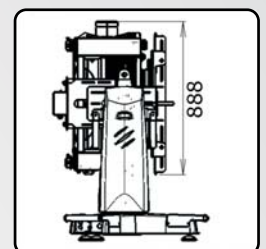

### SPECIFICATIONS:

<b>Pan &amp; Tilt Movements:</b>	High resolution (low backlash) DC servo motor Linear command - Pan: 600° / Tilt: 270°
<b>Any position:</b>	upright or truss mounted with EZ-clamp
<b>Data:</b>	Standard DMX512 Protocol
<b>Data input:</b>	XLR 5 pins
<b>Dimensions:</b>	W 888mm x L 1182mm x H 1270mm (W 34.9" x L 46.5" x H 50.0")
<b>Weight:</b>	200 kG / 441 lbs (VIP Dual & Roadster S+20K – without lens)
<b>Power consumption:</b>	5250W max (VIP Dual & Roadster S+20K)