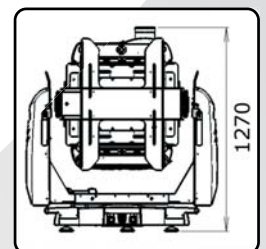

### SPECIFICATIONS:

<b>Pan &amp; Tilt Movements:</b>	High resolution (low backlash) DC servo motor Linear command - Pan: 600° / Tilt: 270°
<b>Any position:</b>	upright or truss mounted with EZ-clamp
<b>Data:</b>	Standard DMX512 Protocol
<b>Data input:</b>	XLR 5 pins
<b>Dimensions:</b>	W 888mm x L 1182mm x H 1270mm (W 34.9" x L 46.5" x H 50.0")
<b>Weight:</b>	200 kG / 441 lbs (VIP Dual & Roadster S+20K – without lens)
<b>Power consumption:</b>	5250W max (VIP Dual & Roadster S+20K)

### CHRISTIE® Roadster S+20K:

Display technology:	3-chip 0.95" DLP®
Lamp:	3.0 kW Xenon bulb
Brightness:	20,000 ANSI lumens
Contrast:	1800:1 full field
Resolution:	True SXVGA+ 1400x1050
Power consumption:	5000W maximum
Size (W x L x H):	631 x 815 x 384 mm (24.8" x 32.1" x 15.1")
Weight:	73kg / 160 lbs (without lens)