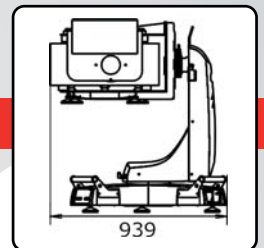

SPECIFICATIONS:

Pan & Tilt Movements:	High resolution (low backlash) DC servo motor Linear command - Pan: 600° / Tilt: 270°
Any position:	upright or truss mounted with EZ-clamp
Data:	Standard DMX512 Protocol
Data input:	XLR 5 pins
Dimensions:	W 927mm x L 939mm x H 1284mm (W 36.5" x L 37.0" x H 50.55")
Weight:	114 kg / 251 lbs (VIP One & LX1500 – without lens)
Power consumption:	2000W max (VIP One & LX1500)

CHRISTIE® LX1500:

Display technology:	3 x 1.8" LCD
Lamp:	4 x 330 W NSH
Brightness:	15,000 ANSI lumens
Contrast:	2000:1
Resolution:	1024 x 768 (true XGA native)
Power consumption:	1800W maximum
Size (W x L x H):	581 x 812 x 252 mm (22.8" x 31.9" x 9.9")
Weight:	36,5kg / 80.3 lbs (without lens)