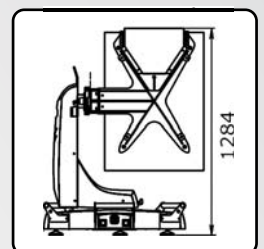

SPECIFICATIONS:

Pan & Tilt Movements:	High resolution (low backlash) DC servo motor Linear command - Pan: 600° / Tilt: 270°
Any position:	upright or truss mounted with EZ-clamp
Data:	Standard DMX512 Protocol
Data input:	XLR 5 pins
Dimensions:	W 927mm x L 939mm x H 1284mm (W 36.5" x L 37.0" x H 50.55")
Weight:	114 kg / 251 lbs (VIP One & LX1500 – without lens)
Power consumption:	2000W max (VIP One & LX1500)

CHRISTIE® LX1500:

Display technology:	3 x 1.8" LCD
Lamp:	4 x 330 W NSH
Brightness:	15,000 ANSI lumens
Contrast:	2000:1
Resolution:	1024 x 768 (true XGA native)
Power consumption:	1800W maximum
Size (W x L x H):	581 x 812 x 252 mm (22.8" x 31.9" x 9.9")
Weight:	36,5kg / 80.3 lbs (without lens)