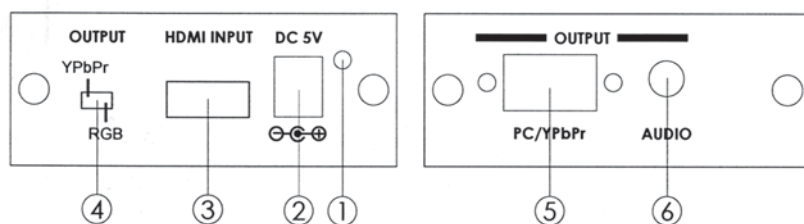

HD: 480i@60, 576i@50, 480P@60, 576P@50, 720P@60, 720P@50,
1080i@60, 1080i@50, 1080P@60, 1080P@50, 1080P@30, 1080P@25, 1080P@24

- Using switch to select output format between RGB and YPbPr
- Dimensions (WxHxD): 76 * 30 * 105mm
- Power: 5V Center-positive

Operation Controls and Functions:

1. Power LED.
2. DC 5V power input jack.
3. HDMI input connector: Connects to HDMI output connector of your HDMI source equipment.
4. Output format switch:
 - Set the switch to YPbPr when the output of VD-262HC is connected to your display TV through 3 RCA component input.(Using VGA to 3 RCA adaptor cable)
 - Set the switch to RGB when the output of VD-262HC is connected to your display TV through HD-15 D-sub PC input.
5. HD-15 D-sub output : Connects to the input of your display TV through VGA cable, or D-sub to 3 RCA adaptor cable.
6. Stereo audio output via 3.5mm phone jack.