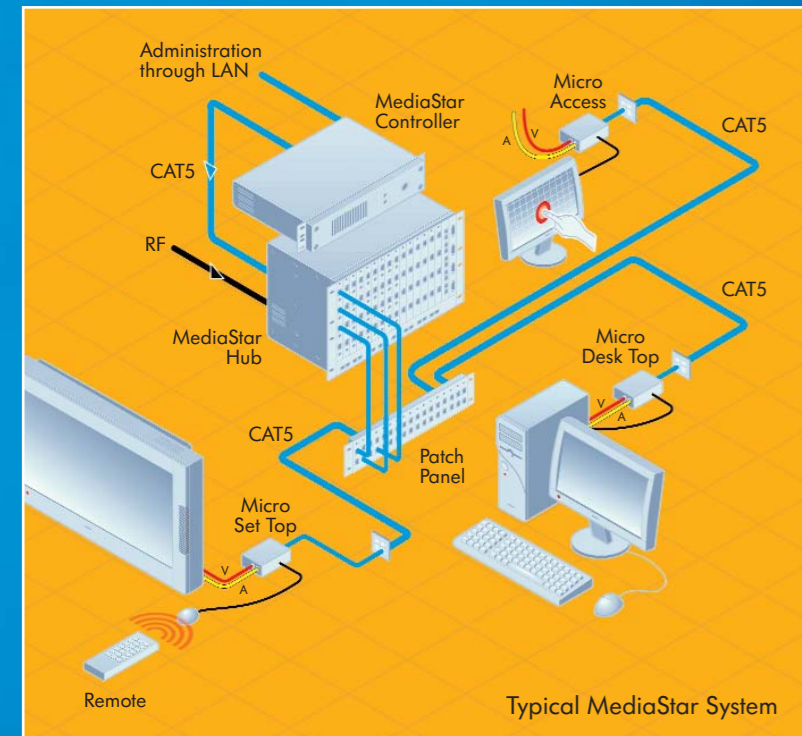

Education

Universities, colleges and schools use MediaStar pro connected to their structured cabling system to deliver lectures and educational material, live or from tape or server to any number of screens in different classrooms throughout the building.

Connect a host of input devices

An RF Headend combines incoming satellite signals and MATV/CATV feeds with local content from antennas, decoder units, cameras, DVDs and VCRs to form an RF backbone for distribution to the MediaStar video hubs.