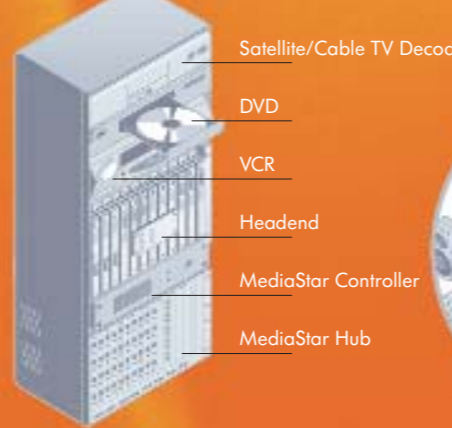

MediaStar Pro has been developed to meet the demand for versatile CATV, Television and A/V delivery. Its powerful management software, flexibility and expandability make it the perfect solution for many different environments.

Fig1 Control using Touch Screen

Fig2 Plasma/TV

Fig4 Headend

Fig3 Desktop TV

Managed tv and video delivery systems

the unique way to distribute and manage video services via CAT5/6 cabling infrastructure

MediaStar Pro main features...

Education

Universities, colleges and schools use MediaStar pro connected to their structured cabling system to deliver lectures and educational material, live or from tape or server to any number of screens in different classrooms throughout the building.