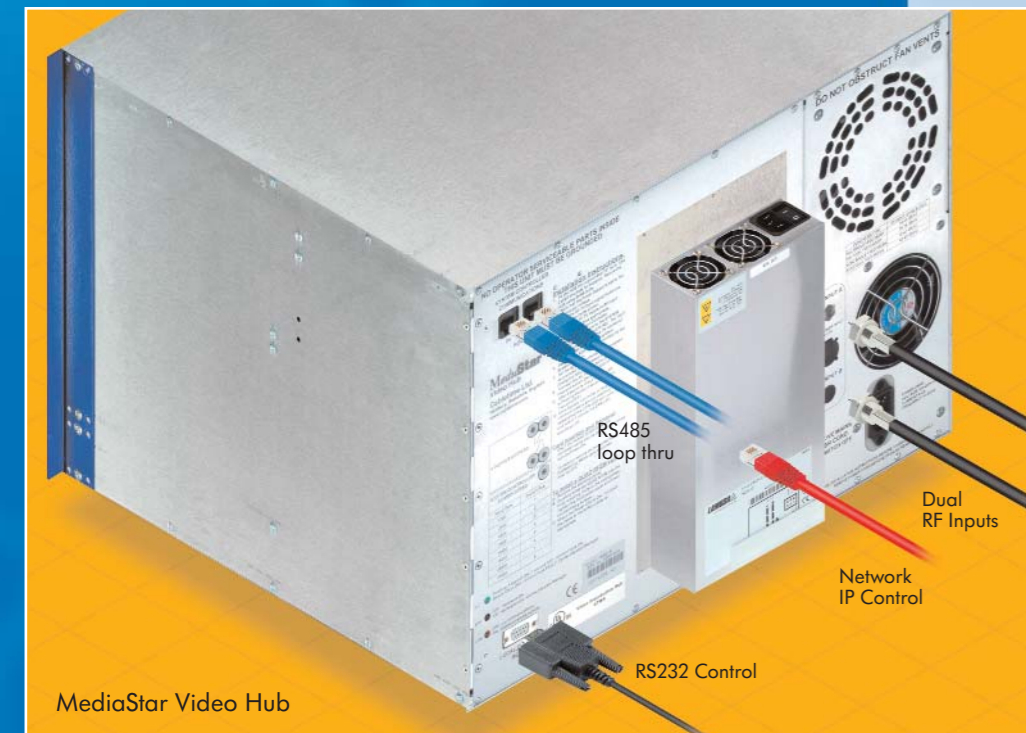

Connect a host of input devices

An RF Headend combines incoming satellite signals and MATV/CATV feeds with local content from antennas, decoder units, cameras, DVDs and VCRs to form an RF backbone for distribution to the MediaStar video hubs.