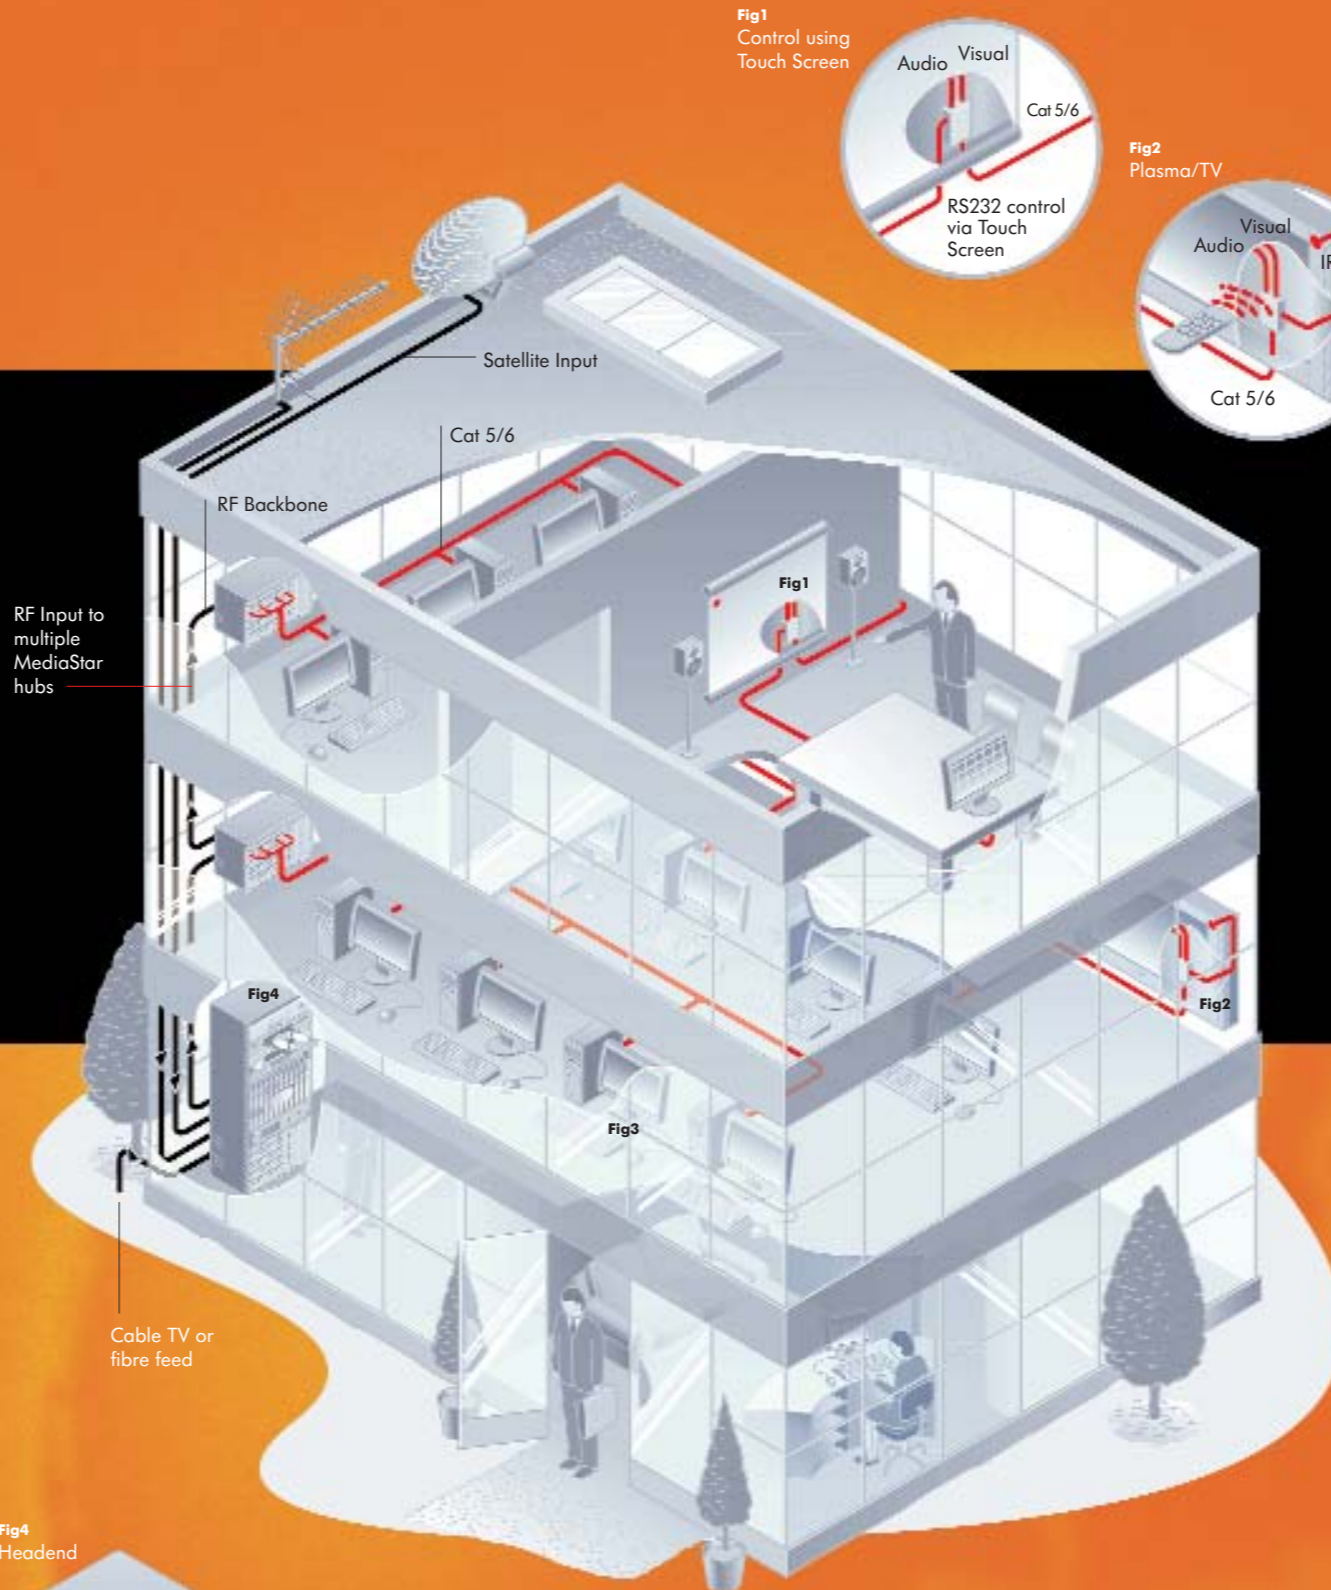

Fig1 Control using Touch Screen

Fig2 Plasma/TV

Fig4 Headend

Fig3 Desktop TV

Managed tv and video delivery systems

the unique way to distribute and manage video services via CAT5/6 cabling infrastructure

MediaStar Pro main features...

- 180/200 TV Channel Capacity
- Zero LAN impact
- No video/audio latency
- Unlimited users per system
- Use existing CAT 5/6 infrastructure
- Total control of all users viewing rights
- SNMP Monitoring
- IP control
- Scalable deployment
- Route IR from third party remotes (38kHz)
- PAL/NTSC

Trading Floors

Keeping in touch with the latest financial news or world events is vital in today's modern financial trading room. Satellite and CATV channels such as CNN, CNBC and Sky News are broadcast through the Cat5/6 cabling. Timed delivery of individual channels allows Analysts' broadcasts to be delivered to selected TVs or PCs.

Corporate Offices

MediaStar pro is able to deliver a uniform corporate message from the CEO and distribute breaking news to multiple large screen displays and PC workstations simultaneously. Larger organisations can add to their system simply by looping together MediaStar pro hubs and adding users. The addition of users has no impact on the LAN.