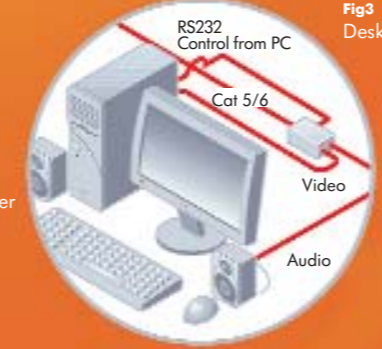

Fig1 Control using Touch Screen

Fig2 Plasma/TV

Fig4 Headend

Fig3 Desktop TV

Managed tv and video delivery systems

the unique way to distribute and manage video services via CAT5/6 cabling infrastructure

MediaStar Pro main features...

- 180/200 TV Channel Capacity
- Zero LAN impact
- No video/audio latency
- Unlimited users per system
- Use existing CAT 5/6 infrastructure
- Total control of all users viewing rights
- SNMP Monitoring
- IP control
- Scalable deployment
- Route IR from third party remotes (38kHz)
- PAL/NTSC

Trading Floors

Keeping in touch with the latest financial news or world events is vital in today's modern financial trading room. Satellite and CATV channels such as CNN, CNBC and Sky News are broadcast through the Cat5/6 cabling. Timed delivery of individual channels allows Analysts' broadcasts to be delivered to selected TVs or PCs.

Connect a host of input devices

An RF Headend combines incoming satellite signals and MATV/CATV feeds with local content from antennas, decoder units, cameras, DVDs and VCRs to form an RF backbone for distribution to the MediaStar video hubs.