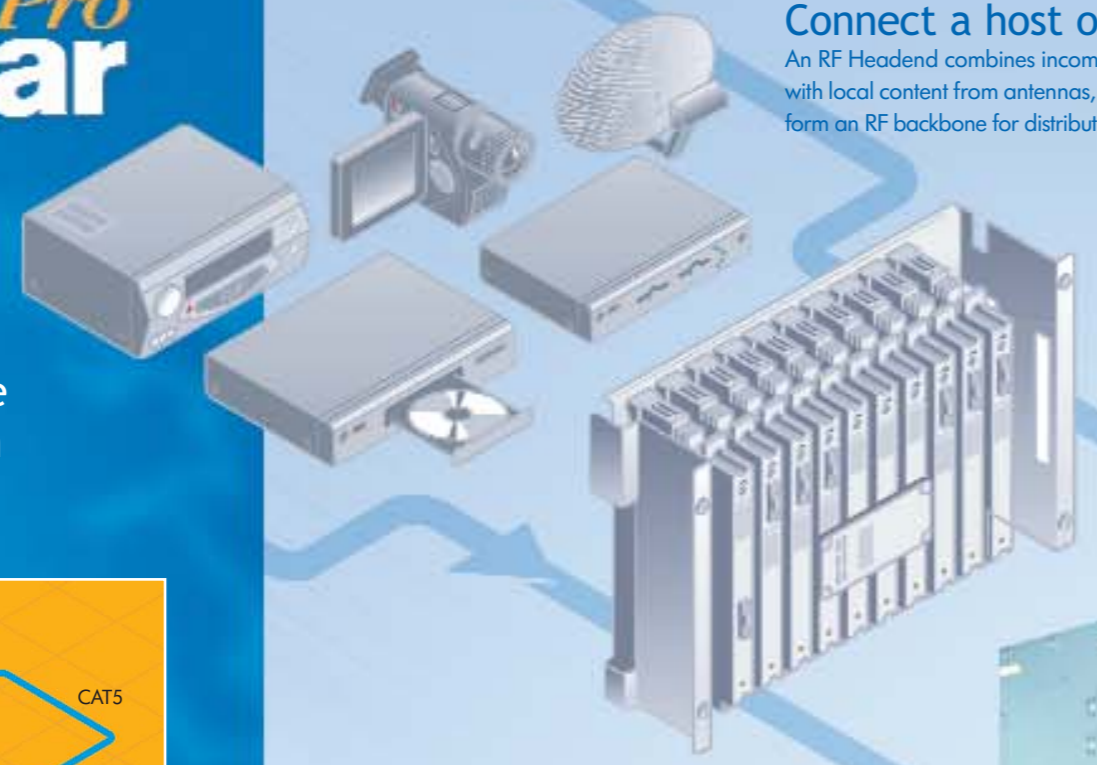

Connect a host of input devices

An RF Headend combines incoming satellite signals and MATV/CATV feeds with local content from antennas, decoder units, cameras, DVDs and VCRs to form an RF backbone for distribution to the MediaStar video hubs.