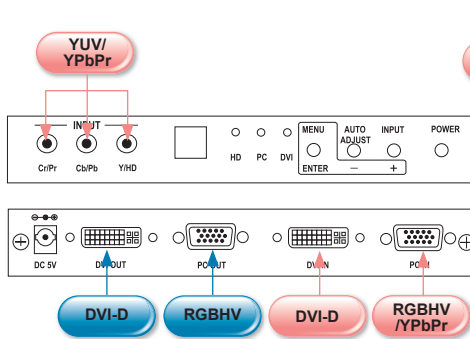

### Accessories Included

1x Power Adapter	US, UK or Euro
------------------	----------------

1x Operations Manual

1x IR Remote Control

(1T-AVPC-HDMI & 1T-PCDVI-PCDVI)

### Product Item Number

1T-AVPC-HDMI

1T-PCDVI-PCDVI

1T-VS-626

1T-AVPC-HDMI

1T-PCDVI-PCDVI

1T-VS-626