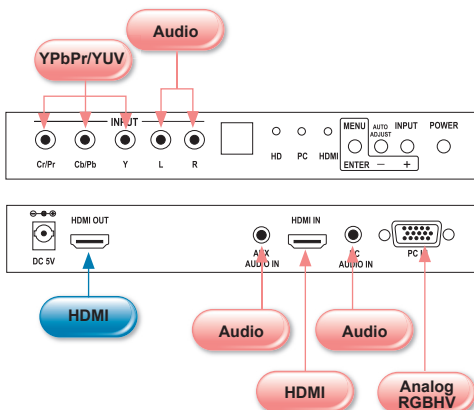

### Accessories Included

1x Power Adapter	US, UK or Euro
------------------	----------------

1x Operations Manual

1x IR Remote Control

(1T-AVPC-HDMI & 1T-PCDVI-PCDVI)

### Product Item Number

1T-AVPC-HDMI

1T-PCDVI-PCDVI

1T-VS-626

1T-AVPC-HDMI

1T-PCDVI-PCDVI

1T-VS-626