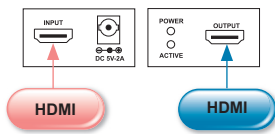

1T-DA-631 Specifications

Video Inputs/Outputs

HDMI Input/Output HDMI Type A

Video Specifications

HDTV Resolutions 480p, 720p, 1080i, 1080p
Maximum Bandwidth 2.25GHz
HDMI Compliance Version 1.3

Maximum Cable Lengths

Source to Equalizer Input 40 Meters (150') (Note 1)
Equalizer Out to Display 5 Meters (15') (Note 1)

Power Requirement

Via External Power Supply 5VDC@2A – Locking DC

Environmental

Operating Temperature 0° to +40° C (+32° to +104° F)
Operating Humidity 10% to 85%, Non-Condensing
Storage Temperature -20° to +60° C (-4° to +140° F)
Storage Humidity 10% to 85%, Non-Condensing

Mechanical

Size (H-W-D) 22x42x53.5mm (0.9"x.1.7"x2.1")
Weight (Net) 90 g (0.19 lbs)

Regulatory Approvals

Extender Unit FCC, CE, RoHS, HDMI
Power Supply UL, CUL, CE, PSE, GS, RoHS

Warranty

Limited Warranty 2 Years Parts and Labor

Accessories Included

1x Power Adapter US, UK or Euro
Operations Manual

Product Item Number

1T-DA-631 HDMI Extender

Notes

(1) To achieve the max rated distance, use premium cables.

1T-DVI-RH Specifications

Performance

Maximum Distance 12 meters (40') (Note 1)
Maximum Cascade 3 Units (Note 1)
Maximum Pixel Rate 165MHz
Maximum Resolution 1600x1200@60Hz, 1080p
I/O Connectors DVI-I Female

Indicators

Power On LED

Mechanical

Size (H-W-D) 29x75x118mm (1.15"x3"x4.65")
Weight (Net) 280 g (0.63 lbs)

Warranty

Limited Warranty 2 Years Parts and Labor

Environmental

Operating Temperature 0° to +50° C (+32° to +122° F)
Operating Humidity 10% to 90%, Non-condensing
Storage Temperature -20° to +70° C (-4° to +158° F)
Storage Humidity 10% to 90%, Non-condensing

Power Requirement

External Power Supply 9VDC@600mA – Locking DC

Regulatory Approvals

Amplifier Units FCC, CE, RoHS
Power Supplies UL, CUL, CE, PSE, GS, RoHS

Accessories Included